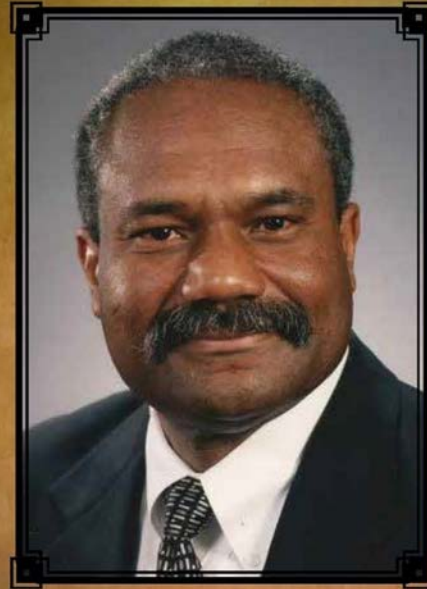

# NOPBNRCSE Pearlie S Reed Bust Unveiling

**BUST PRESENTATION & UNVEILING**

**PEARLIE S. REED**

*AGRICULTURAL PIONEER*

1948-2016

JULY 21, 2017 6:00 P.M.

LEEDELL MOORHEAD-GRAHAM FINE ARTS GALLERY

HATHAWAY-HOWARD FINE ARTS CENTER